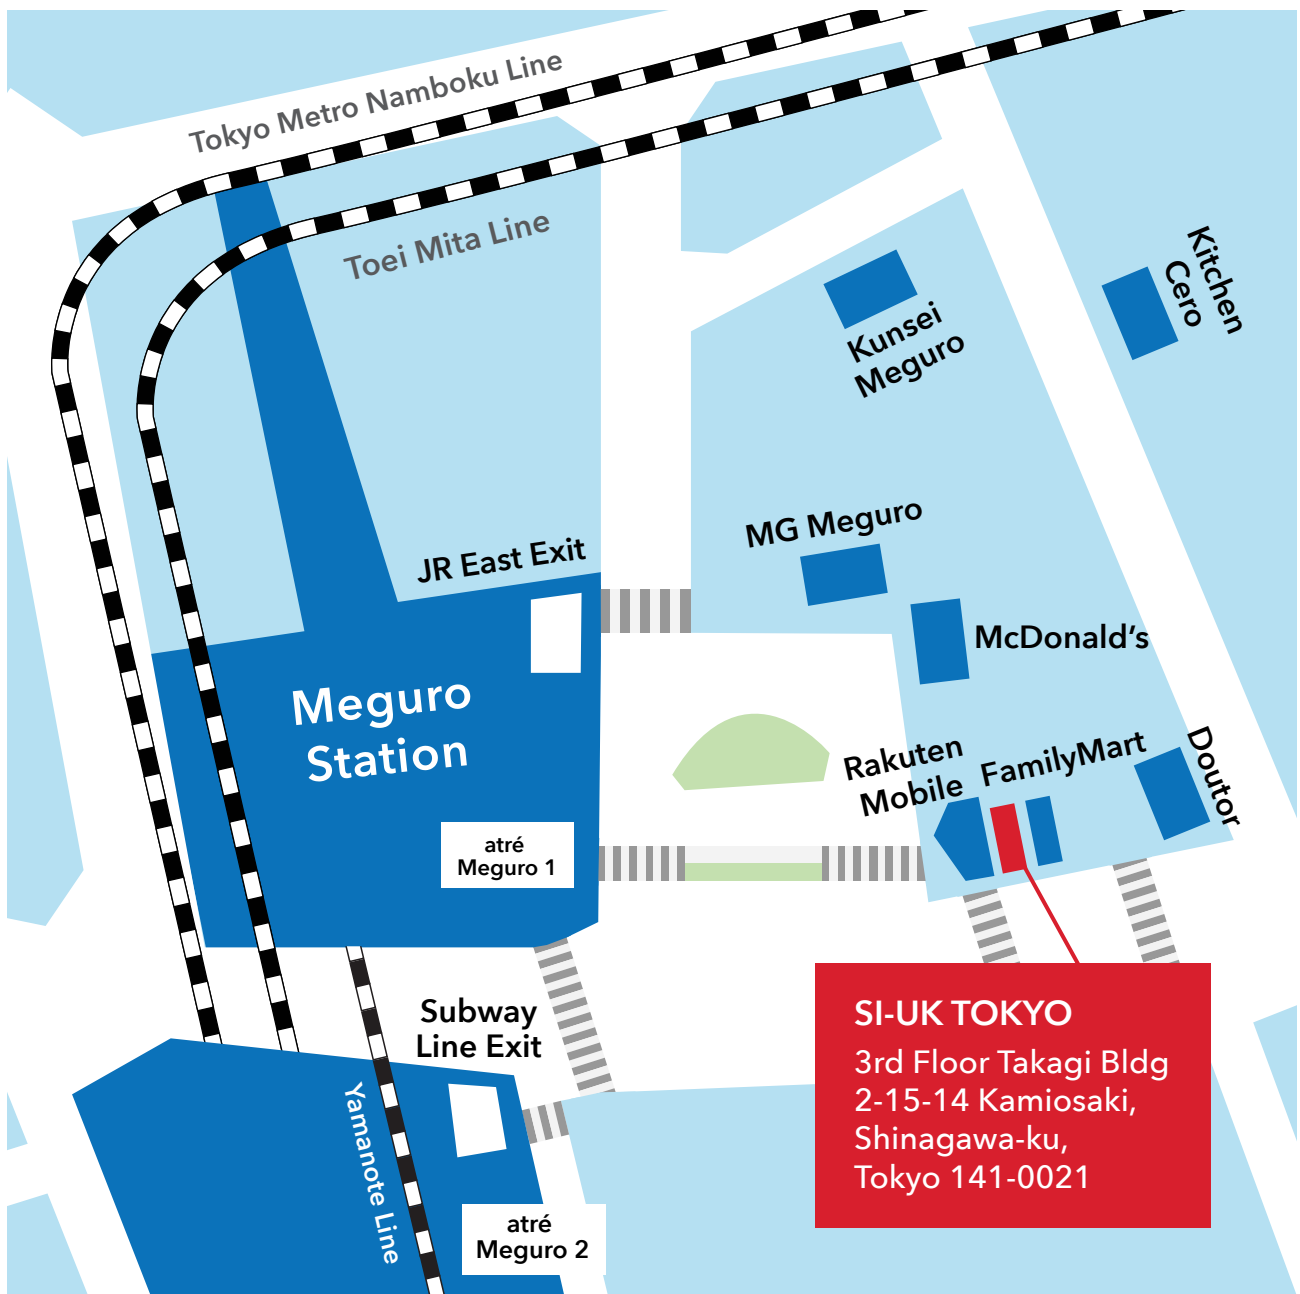

MOVE FORWARD. BE GREAT.

SI-UK TOKYO

3rd Floor Takagi Bldg 2-15-14 Kamiosaki, Shinagawa-ku, Tokyo 141-0021

www.ukeducation.jp

tokyo@ukeducation.jp

+81 (0) 3 5272 9143